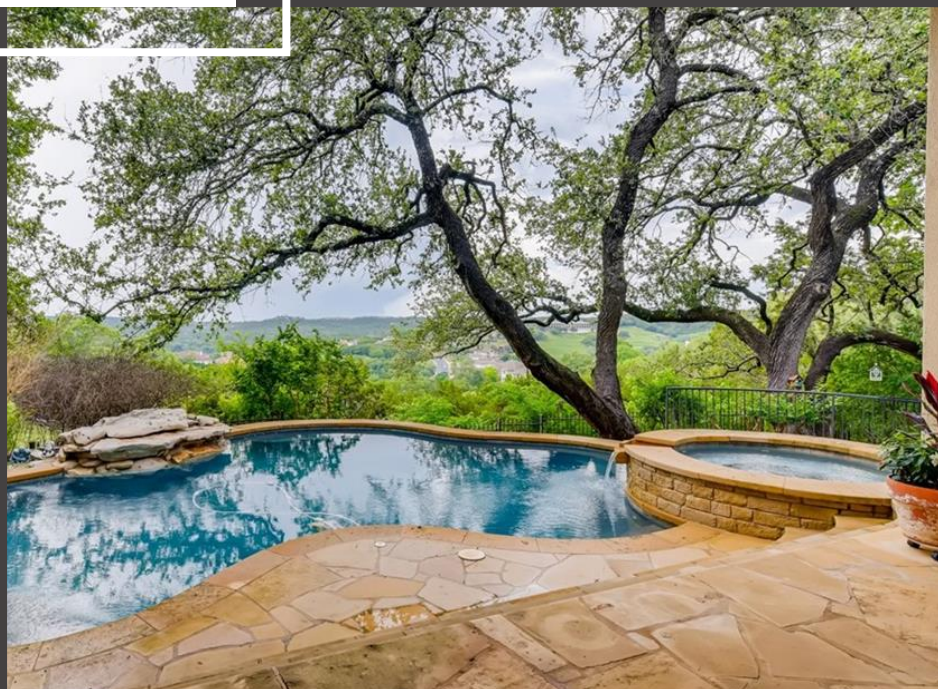

9543 Big View Drive
Austin Texas, 78730

4 bedrooms | 5.5 bathrooms | 4,782 sq. ft. | .333 Acres

LISTED AT $1,950,000

Thoughtfully redesigned Heyl home updated in 2017, this executive home is ready for new owners to unpack their bags and enjoy living in luxury. Designed to be effortlessly timeless, with high-end custom-built finishes throughout, such as tall, coffered ceilings and exposed beams, spacious halls, and over-sized living and bedrooms.

**CONTACT ME FOR MORE DETAILS
OR TO SCHEDULE A TOUR.**

Amy Brossette

512-913-8940

Amy@AmySellingAustin.com

Download my app!
app.kw.com/KWGGK24N5

kw LAKE TRAVIS
KELLERWILLIAMS, REALTY

Each Office Is Independently Owned and Operated